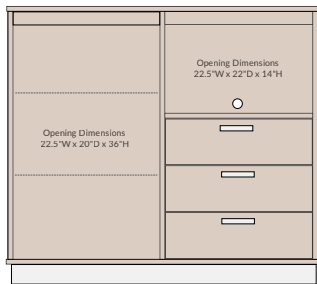

MARINE COLLECTION

- A MARINE Night Stand - 1 Drawer
ITEM# QIMAR-149 DIMENSIONS 24"W x 16"D x 24"H
- B MARINE (24" W) Wall Guard 48"
ITEM# QIMAR-184 DIMENSIONS 24"W x 1"D x 48"H
- C MARINE Queen Panel Headboard 48"
ITEM# QIMAR-198 DIMENSIONS 62"W x 1"D x 48"H
- D MARINE Desk (4 Legs)
ITEM# QIMAR-150 DIMENSIONS 42"W x 24"D x 30"H
- E MARINE Micro Fridge with Door
ITEM# QIMAR-119 DIMENSIONS 48"W x 22"D x 43"H
- F MARINE Micro Fridge
ITEM# QIMAR-120 DIMENSIONS 48"W x 22"D x 43"H
- G MARINE Desk (4 Legs)
ITEM# QIMAR-151 DIMENSIONS 48"W x 26"D x 30"H

MARINE 42" Panel Headboard

FULL QIMAR-190 56"W x 1"D x 42"H
 QUEEN QIMAR-192 62"W x 1"D x 42"H
 KING QIMAR-191 78"W x 1"D x 42"H

MARINE 36" Panel Headboard

FULL QIMAR-193 56"W x 1"D x 36"H
 QUEEN QIMAR-195 62"W x 1"D x 36"H
 KING QIMAR-194 78"W x 1"D x 36"H

MARINE 48" Wall Guard (18" & 24" W)

QIMAR-179 18"W x 1"D x 48"H
 QIMAR-184 24"W x 1"D x 48"H

MARINE 42" Wall Guard (18" & 24" W)

QIMAR-177 18"W x 1"D x 42"H
 QIMAR-180 24"W x 1"D x 42"H

MARINE 36" Wall Guard (18" & 24" W)

QIMAR-178 18"W x 1"D x 36"H
 QIMAR-182 24"W x 1"D x 36"H

MARINE Micro Fridge Combo Unit with Door

QIMAR-119 48"W x 22"D x 43"H

MARINE Micro Fridge Combo Unit

QIMAR-120 48"W x 22"D x 43"H

MARINE 3-Drawer Chest with Shelf