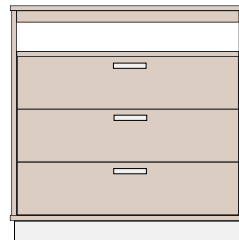

MARINE COLLECTION

- A MARINE Night Stand - 1 Drawer
ITEM# QIMAR-149 DIMENSIONS 24"W x 16"D x 24"H
- B MARINE (24" W) Wall Guard 48"
ITEM# QIMAR-184 DIMENSIONS 24"W x 1"D x 48"H
- C MARINE Queen Panel Headboard 48"
ITEM# QIMAR-198 DIMENSIONS 62"W x 1"D x 48"H
- D MARINE Desk (4 Legs)
ITEM# QIMAR-150 DIMENSIONS 42"W x 24"D x 30"H
- E MARINE Micro Fridge with Door
ITEM# QIMAR-119 DIMENSIONS 48"W x 22"D x 43"H
- F MARINE Micro Fridge
ITEM# QIMAR-120 DIMENSIONS 48"W x 22"D x 43"H
- G MARINE Desk (4 Legs)
ITEM# QIMAR-151 DIMENSIONS 48"W x 26"D x 30"H

MARINE 42" Panel Headboard

FULL QIMAR-190 56"W x 1"D x 42"H
 QUEEN QIMAR-192 62"W x 1"D x 42"H
 KING QIMAR-191 78"W x 1"D x 42"H

MARINE 36" Panel Headboard

FULL QIMAR-193 56"W x 1"D x 36"H
 QUEEN QIMAR-195 62"W x 1"D x 36"H
 KING QIMAR-194 78"W x 1"D x 36"H

QIMAR-178 18"W x 1"D x 36"H
 QIMAR-182 24"W x 1"D x 36"H

MARINE Micro Fridge Combo Unit with Door

QIMAR-119 48"W x 22"D x 43"H

MARINE Micro Fridge Combo Unit

QIMAR-120 48"W x 22"D x 43"H

MARINE 3-Drawer Chest with Shelf

QIMAR-116 36"W x 22"D x 36"H

MARINE 3-Drawer Chest

QIMAR-115 30"W x 22"D x 30"H

MARINE 1-Drawer Nightstand (3 Sizes)

QIMAR-132 18"W x 16"D x 24"H
 QIMAR-149 24"W x 16"D x 24"H
 QIMAR-145 24"W x 16"D x 28"H