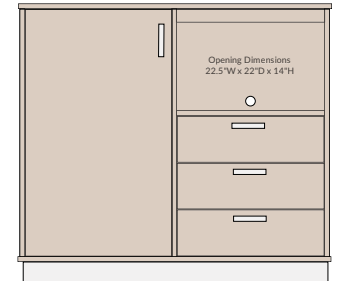

MARINE COLLECTION

- A MARINE Night Stand - 1 Drawer
ITEM# QIMAR-149 DIMENSIONS 24"W x 16"D x 24"H
- B MARINE (24" W) Wall Guard 48"
ITEM# QIMAR-184 DIMENSIONS 24"W x 1"D x 48"H
- C MARINE Queen Panel Headboard 48"
ITEM# QIMAR-198 DIMENSIONS 62"W x 1"D x 48"H
- D MARINE Desk (4 Legs)
ITEM# QIMAR-150 DIMENSIONS 42"W x 24"D x 30"H
- E MARINE Micro Fridge with Door
ITEM# QIMAR-119 DIMENSIONS 48"W x 22"D x 43"H
- F MARINE Micro Fridge
ITEM# QIMAR-120 DIMENSIONS 48"W x 22"D x 43"H
- G MARINE Desk (4 Legs)
ITEM# QIMAR-151 DIMENSIONS 48"W x 26"D x 30"H

MARINE 42" Panel Headboard

FULL QIMAR-190 56"W x 1"D x 42"H
 QUEEN QIMAR-192 62"W x 1"D x 42"H
 KING QIMAR-191 78"W x 1"D x 42"H

MARINE 36" Panel Headboard

FULL QIMAR-193 56"W x 1"D x 36"H
 QUEEN QIMAR-195 62"W x 1"D x 36"H
 KING QIMAR-194 78"W x 1"D x 36"H

MARINE 48" Wall Guard (18" & 24" W)

QIMAR-179 18"W x 1"D x 48"H
 QIMAR-184 24"W x 1"D x 48"H

MARINE 42" Wall Guard (18" & 24" W)

QIMAR-177 18"W x 1"D x 42"H
 QIMAR-180 24"W x 1"D x 42"H

MARINE 36" Wall Guard (18" & 24" W)

QIMAR-178 18"W x 1"D x 36"H
 QIMAR-182 24"W x 1"D x 36"H

MARINE Micro Fridge Combo Unit with Door

QIMAR-119 48"W x 22"D x 43"H

MARINE Micro Fridge Combo Unit

QIMAR-120 48"W x 22"D x 43"H

MARINE 3-Drawer Chest with Shelf